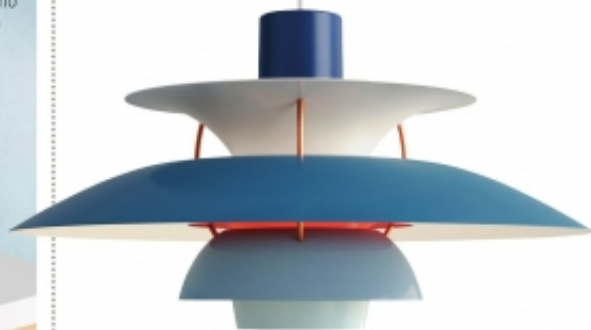

With soft, undulating curves, the Lido Murano glass vessel sink by Native Trials is a one-of-a-kind piece crafted by Italian artisans. **Frank Webb Home** [frankwebb.com](http://frankwebb.com)

Add a pop of color with the classic, multishade PH 5 hanging lamp, designed by Danish architect and designer Poul Henningsen.

Zephyr's space-efficient integrated downdraft range hood elevates with the touch of a button to an 18-inch rise, ensuring all smoke, grease and odors are eliminated. **Ferguson Bath, Kitchen & Lighting Gallery • [fergusonshowrooms.com](http://fergusonshowrooms.com)**